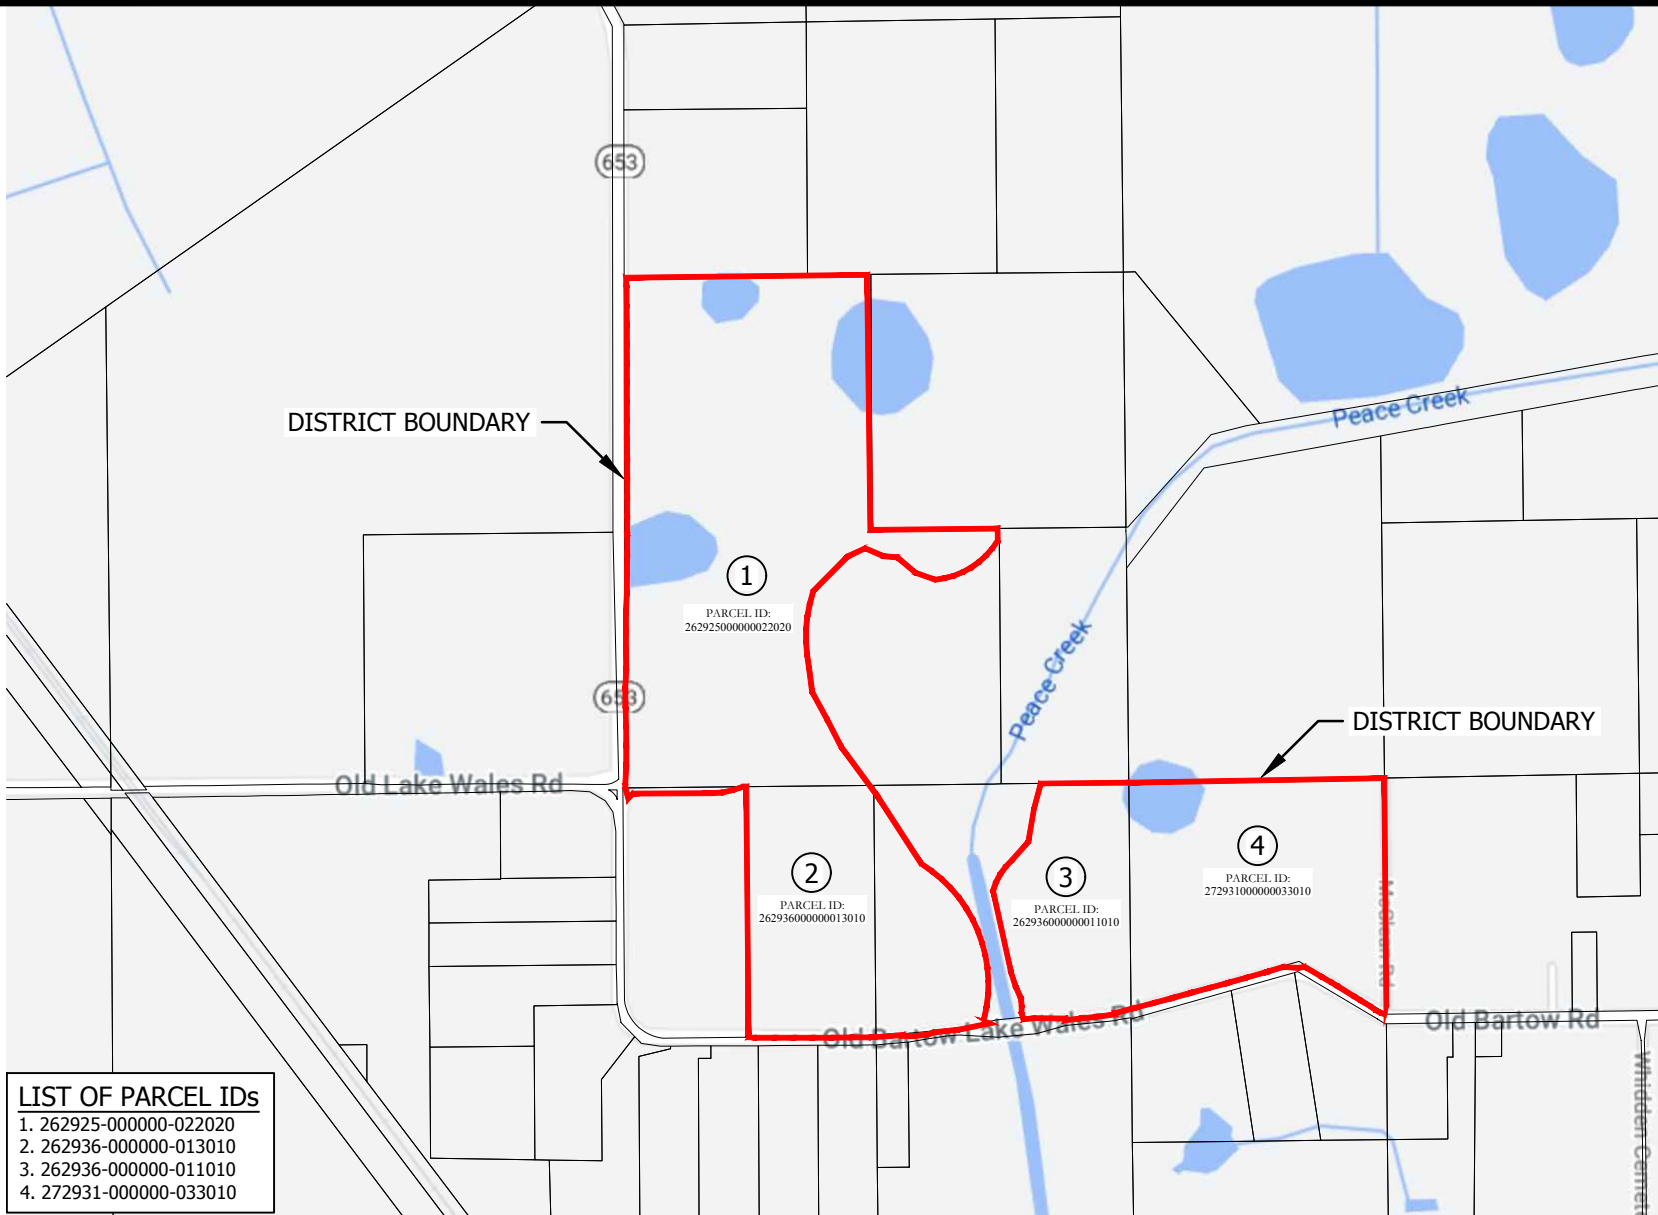

NO SCALE

LIST OF PARCEL IDs

- 1. 262925-000000-022020
- 2. 262936-000000-013010
- 3. 262936-000000-011010
- 4. 272931-000000-033010

LOCATION MAP

**PEACE CREEK
COMMUNITY DEVELOPMENT
DISTRICT**

Prepared By

HUNTER ENGINEERING, INC.

Certificate of Authorization #8394

4900 Dundee Road
Winter Haven, FL 33884

Telephone: 863-676-7770
Facsimile: 863-965-0181

LEGEND

 COMMUNITY DEVELOPMENT
DISTRICT BOUNDARY

PARCEL ID:
26293600000011020 PARCEL ID NUMBER